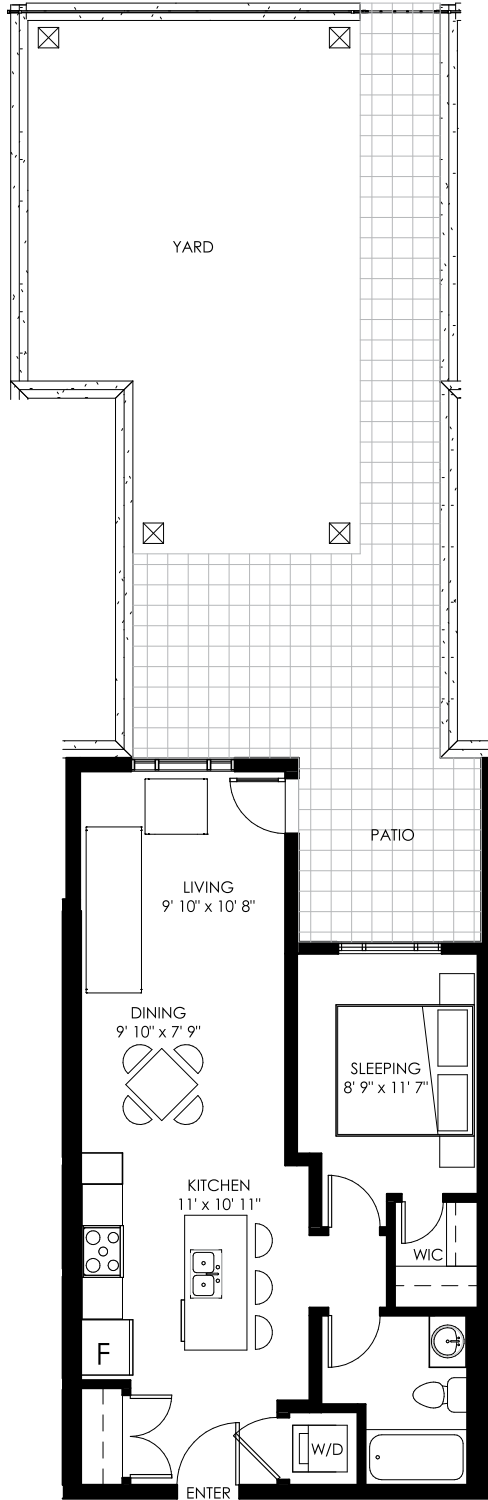

VICTORIA ON 5TH

UNIT A

1 BED + 1 BATH
628 SQFT

FIRST FLOOR