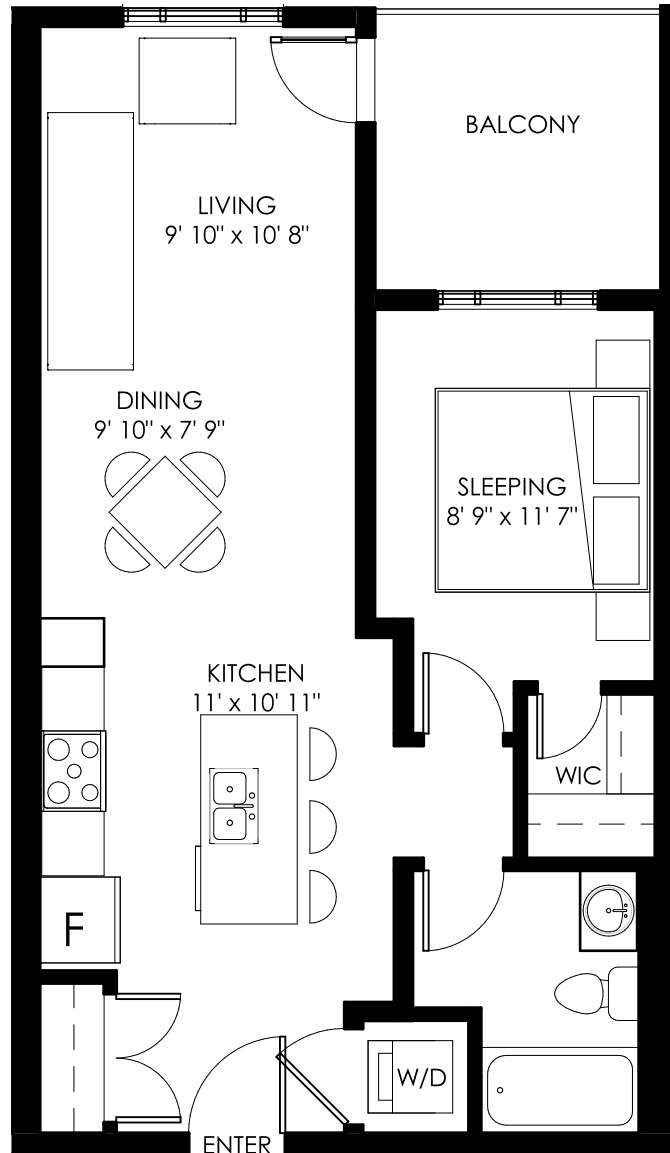

VICTORIA ON 5TH

# UNIT A

1 BED + 1 BATH  
628 SQFT

info@viconfifth.ca  
403.828.8526