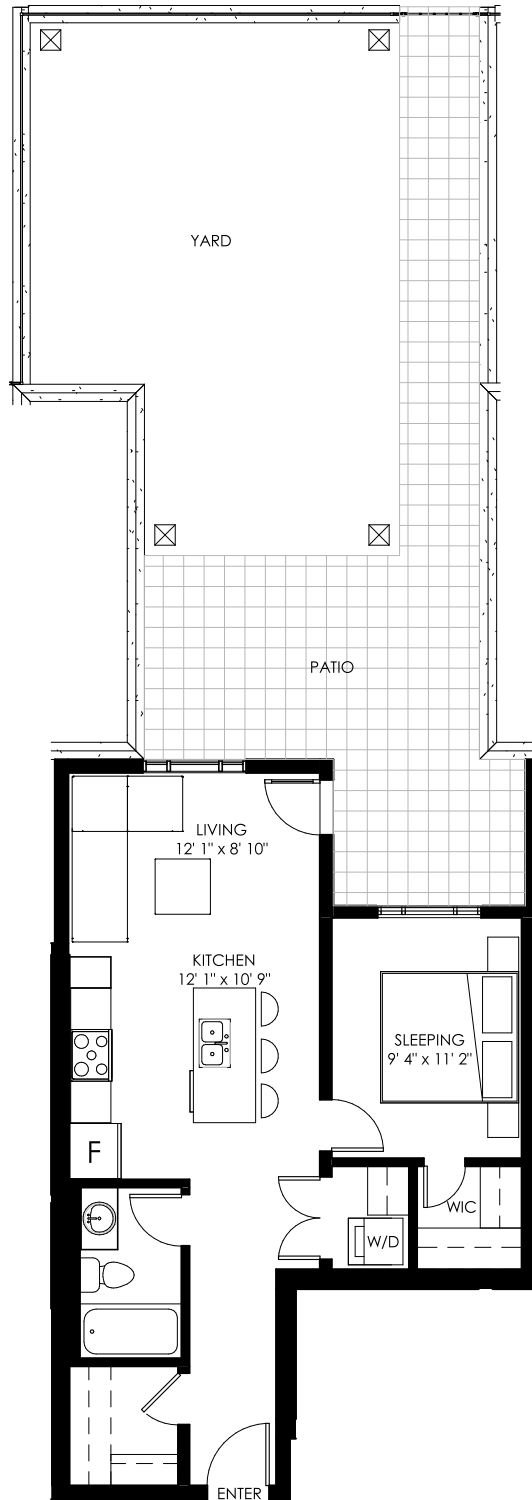

VICTORIA ON 5TH

UNIT F

1 BED + 1 BATH
612 SQFT

FIRST FLOOR