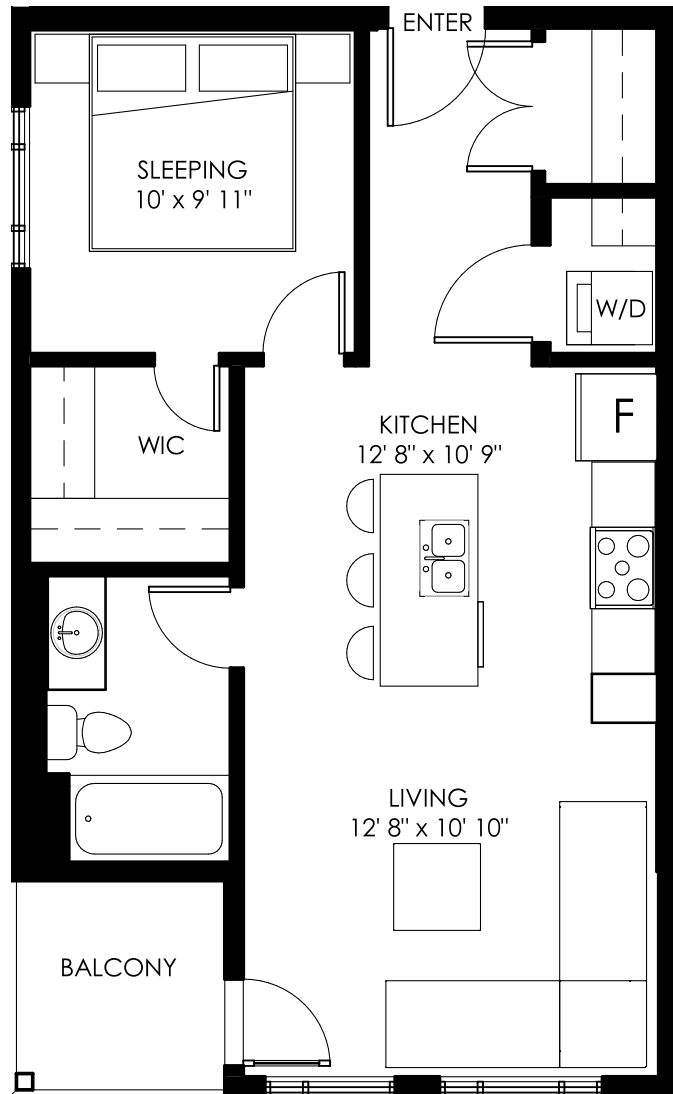

VICTORIA ON 5TH

UNIT 12

1 BED + 1 BATH
628 SQFT

info@viconfifth.ca
403.828.8526