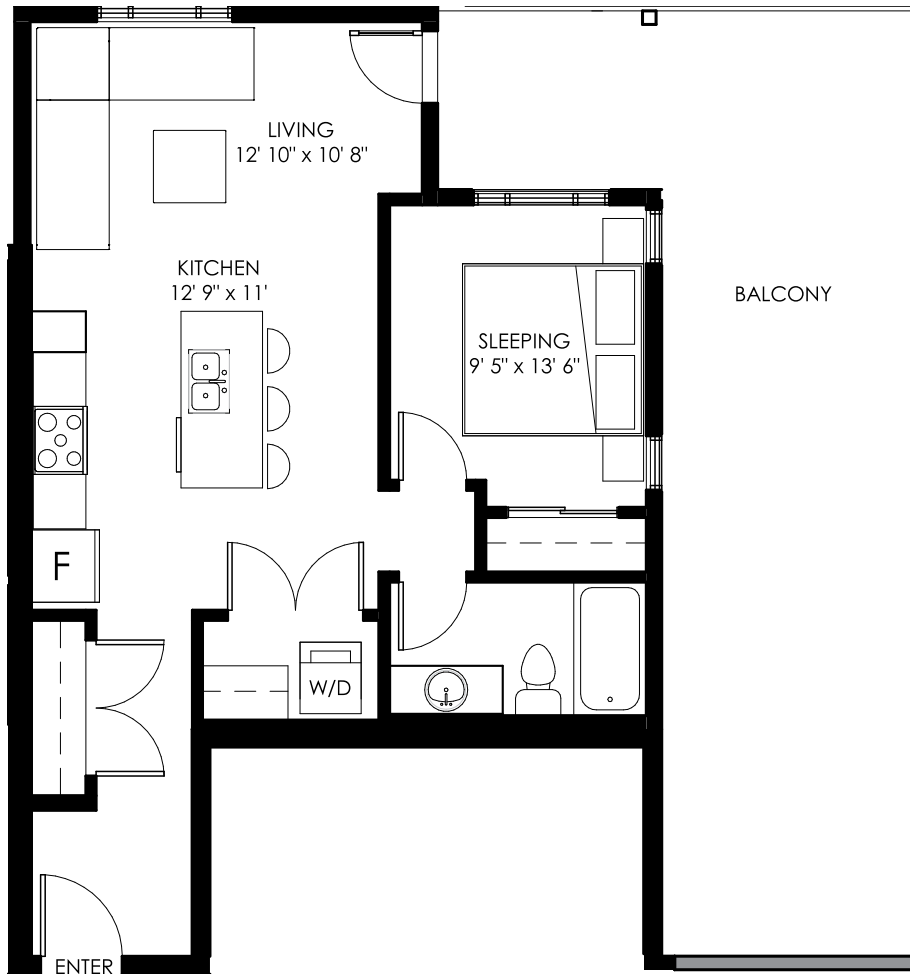

VICTORIA ON 5TH

# UNIT K2

1 BED + 1 BATH  
640 SQFT

info@viconfifth.ca  
403.828.8526