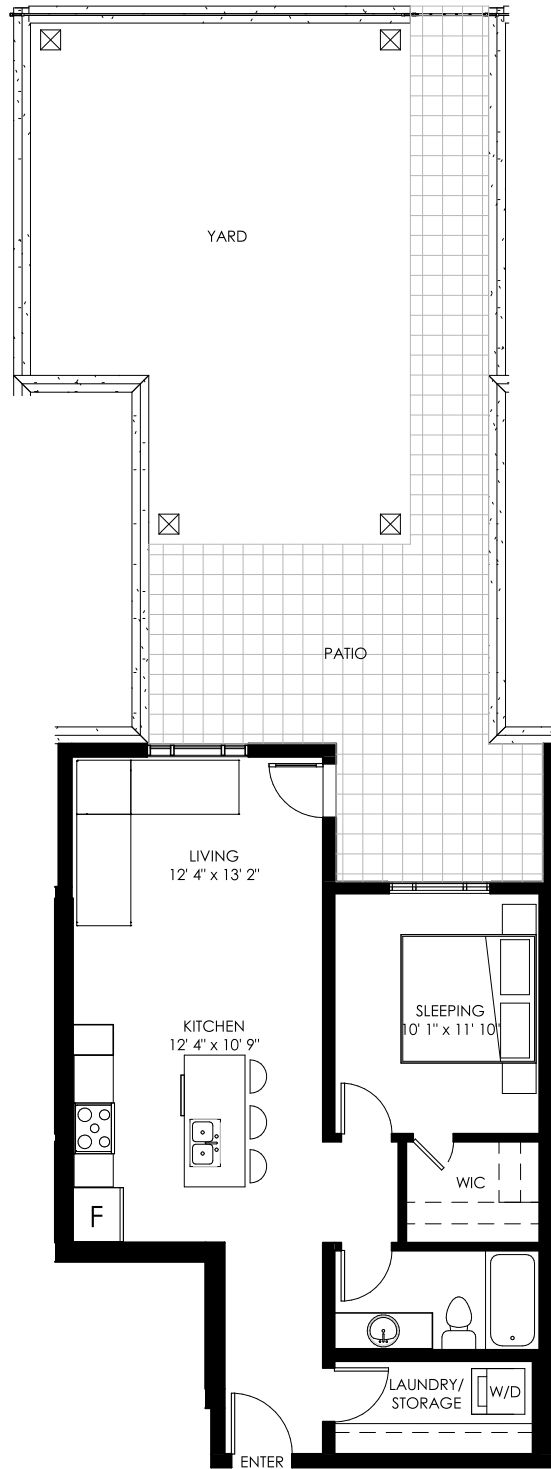

VICTORIA ON 5TH

UNIT M

1 BED + 1 BATH
697 SQFT

FIRST FLOOR